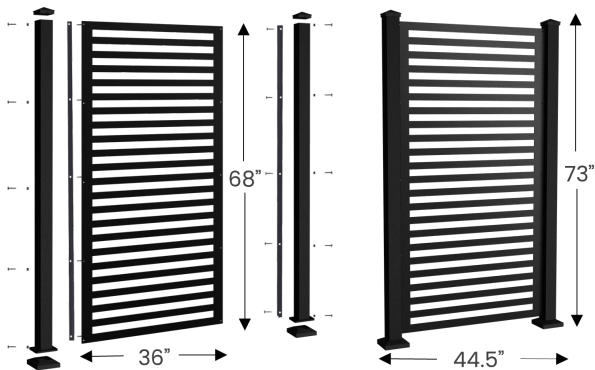

Materials

Laser-cut powder coated aluminum

Fire and Smoke Rating: Fireproof

Limitations

Sunbelly Privacy Screens do not add to the structural load bearing capacity of the substrate to which it is being applied. All products have been designed to provide privacy and/or a partition only.

Product Dimensions

Applications

Exterior: deck perimeter, porch, patio, garden, wall accent.

Interior: office partition, room divider.

Advantages

Designs

Sunbelly Privacy Screens come in a variety of designs and are available in Black and Bronze. Custom designs and colors are available for special projects.

SIGNATURE SERIES

DESIGN SERIES

Sunbelly Specifications

PRODUCT	HEIGHT	WIDTH	THICKNESS	WEIGHT	AVAILABLE COLORS
BLURRED LINES	68"	36"	2mm	17 lbs.	BLACK / BRONZE
BLURRIER LINES	68"	36"	2mm	17 lbs.	BLACK / BRONZE
CINDER BLOCK	68"	36"	2mm	16 lbs.	BLACK / BRONZE
HIGH TIDE	68"	36"	2mm	15 lbs.	BLACK / BRONZE
HONEYCOMB	68"	36"	2mm	14 lbs.	BLACK & BRONZE
MALIBU	68"	36"	2mm	11 lbs.	BLACK / BRONZE
NEXT LINE	68"	36"	2mm	11 lbs.	BLACK / BRONZE
PALMS & FRONDS	68"	36"	2mm	11 lbs.	BLACK / BRONZE
PARALLEL	68"	36"	2mm	11 lbs.	BLACK / BRONZE
PLANKS	68"	36"	2mm	11 lbs.	BLACK / BRONZE
SOLID	68"	36"	2mm	15 lbs.	BLACK / BRONZE
TWIN PEAKS	68"	36"	2mm	10 lbs.	BLACK / BRONZE
72" POST w/ CAP & SKIRT	73"	3"	2.5mm	9 lbs.	BLACK / BRONZE
108" POST w/ CAP & SKIRT	108"	3"	2.5mm	13 lbs.	BLACK
L BRACKET SET (2pcs)	68"	1"	2.5mm	5.5 lbs.	BLACK / BRONZE
U CHANNEL SET (2pcs)	73"	1.5"	3.0mm	6.7 lbs.	BLACK / BRONZE
1" SPACER (1)	1.5"	1"	2.5mm	0.1 lbs.	BLACK / BRONZE
2" SPACER (1)	1.5"	2"	2.5mm	0.15 lbs.	BLACK / BRONZE
3" SPACER (1)	1.5"	3"	2.5mm	0.2 lbs.	BLACK / BRONZE
4" SPACER (1)	1.5"	4"	2.5mm	0.25 lbs.	BLACK / BRONZE